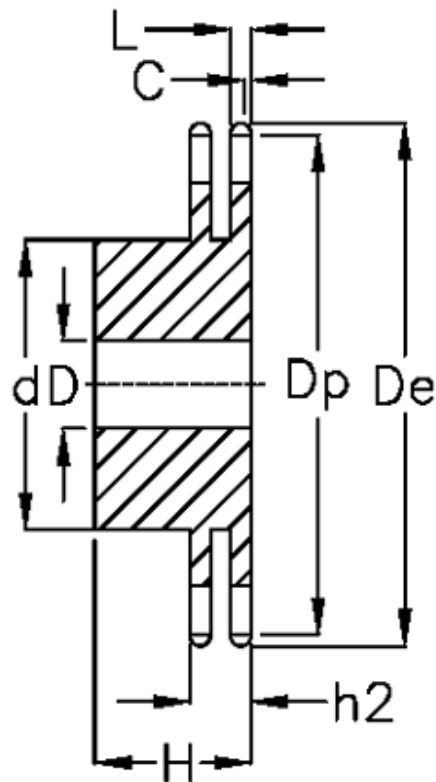

Data Sheet

Article number: 616012002013

Description: Sprocket 05 B-2 Z=13 duplex
predrilled

Measures

C	= 1	h2	= 8.3
d	= 24	L	= 2.7
D	= $10 \pm 0,5$	Number of teeth	= 13
De	= 36.7		
Dp	= 33.42		
For chain size	= 8 x 3,0 mm		
For chain type	= 05 B-2		
H	= 18		